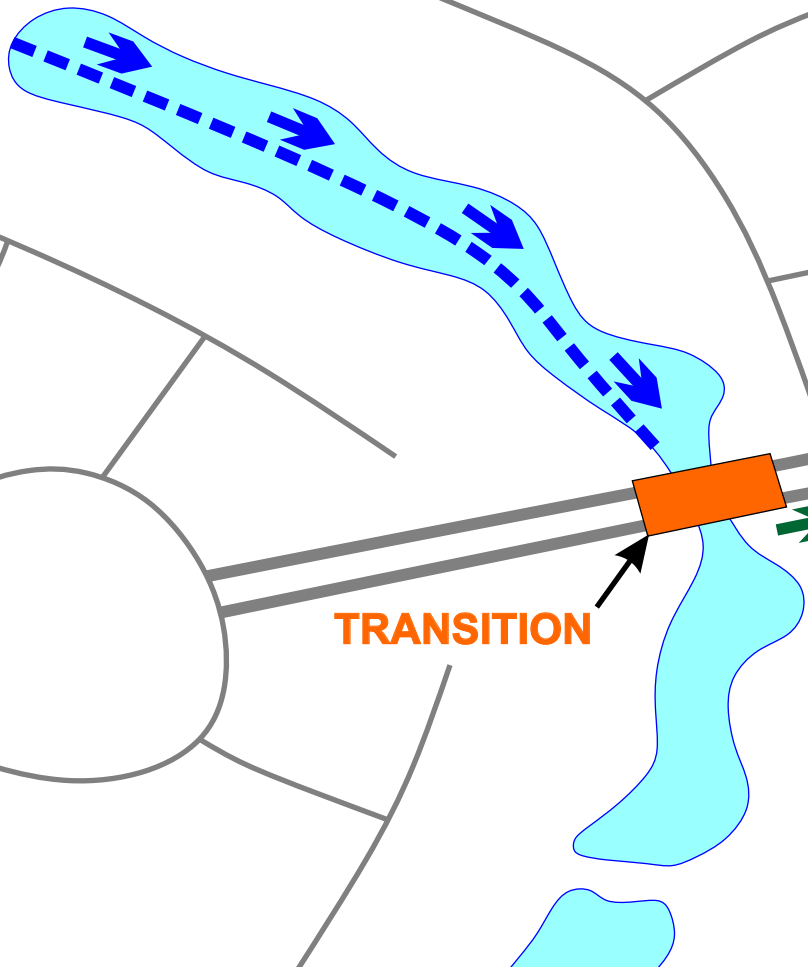

FAIRFIELD TRIATHLON

DUATHLON and AQUABIKE

Cypress, Texas

Lake is very shallow.
Approximately 5 feet deep.

SWIM
START

TRANSITION

Bike Out

Keith Elementary School
20550 Fairfield Grn
Cypress, TX 77433

PARKING

PARKING

PARKING

Fairfield Sports
& Fitness Center

Fairfield Green Blvd

Mason Rd

**300 Meter Swim
and
Parking Location Map**

Water temperature will be taken
at 5:30 AM by USAT official
to determine if the swim is wetsuit eligible.